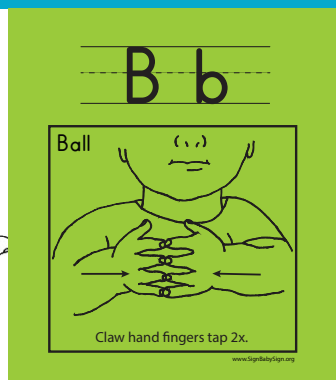

# Sign Language

## ABC Wall Charts

Charts are  
8.5 x 11"

#### Set includes:

- Full set of 8.5 X 11" ABCs
- Capital and lower case letters shown
- Sign to represent each letter

Print on card stock for best results.  
Display on your word wall or display  
a letter a day to build vocabulary.