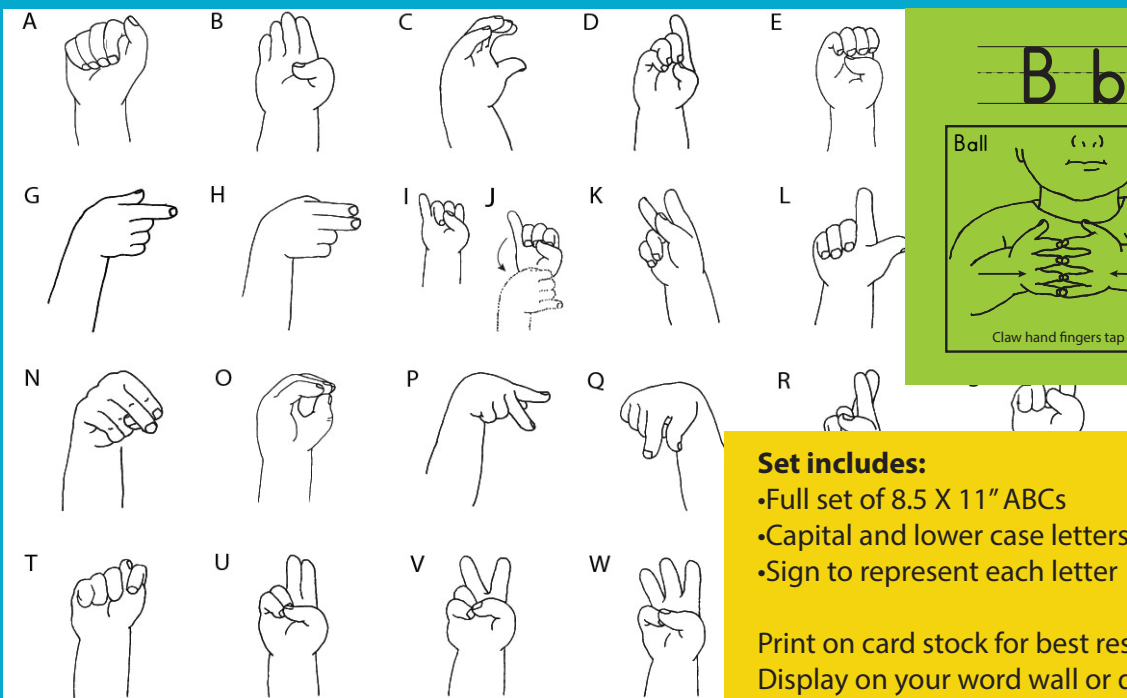

# Sign Language

## ABC Wall Charts

Charts are  
8.5 x 11"

#### Set includes:

- Full set of 8.5 X 11" ABCs
- Capital and lower case letters shown
- Sign to represent each letter

Print on card stock for best results.  
Display on your word wall or display  
a letter a day to build vocabulary.